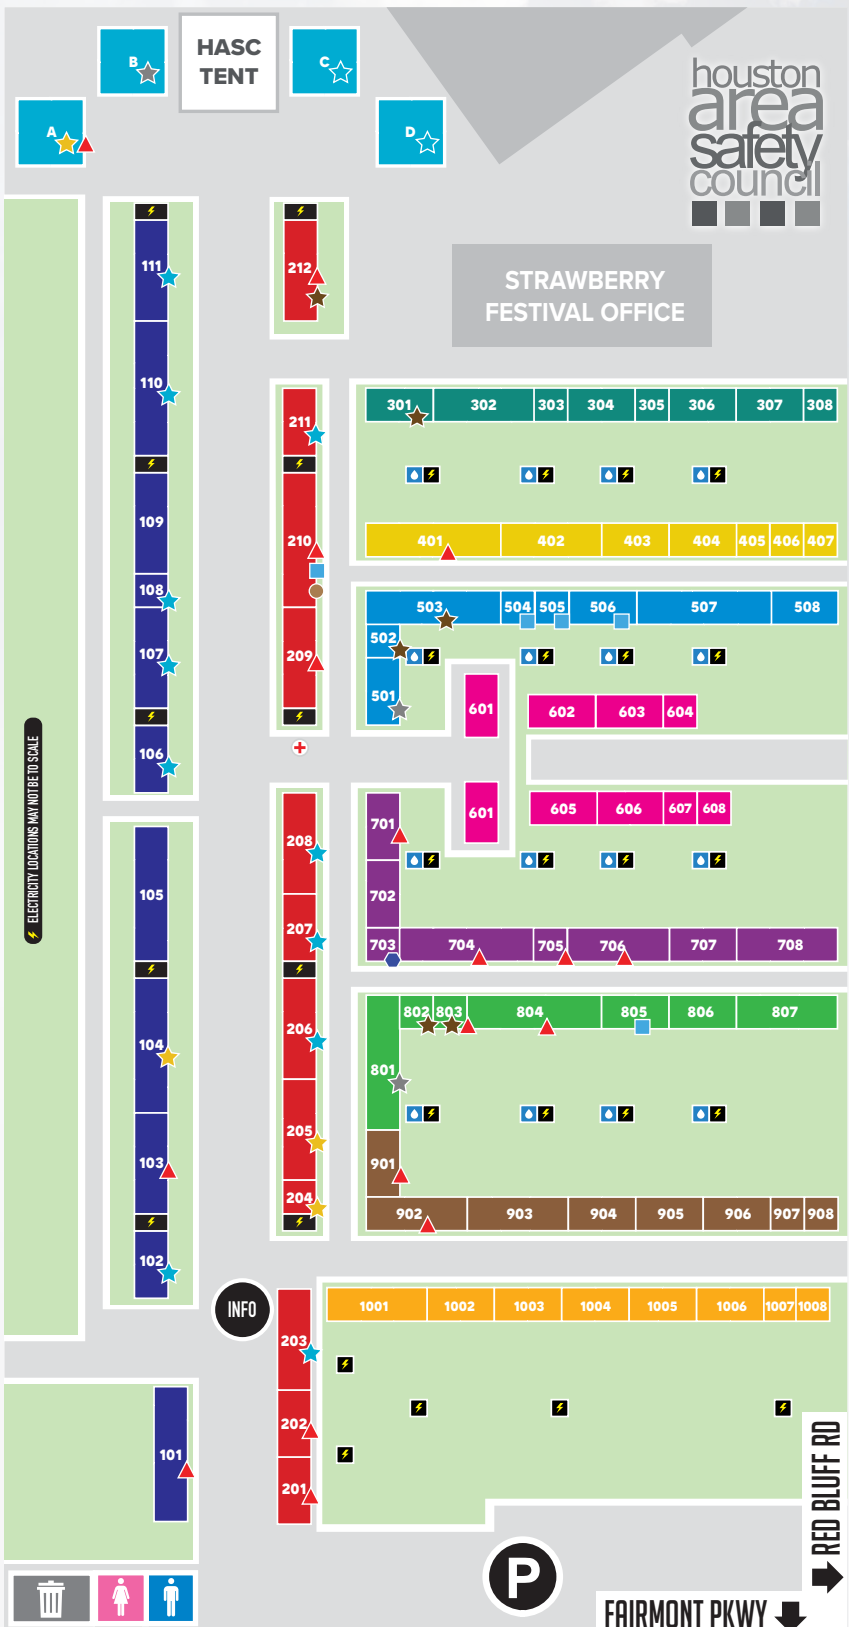

ROW 4

401 PCL INDUSTRIAL CONSTRUCTION ▲	405 VEST MED
402 CLEAN HARBORS	406 VFP FIRE SYSTEMS
403 SCAFFOLD MONKEY FIELD SERVICES	407 NEWBART PRODUCTS
404 EMISSION MONITORING SERVICE	

ROW 5

501 CORRPRO ★	505 CONCO ■
502 VALU INDUSTRIAL SERVICES ★	506 O-ZONE INDUSTRIAL SERVICES ■
503 NORRELL CONSTRUCTION ★	507 VECTOR CONTROLS- ZALEMO
504 INNOVATIVE TURNAROUND CONTROLS ■	508 SCOTT-MACON EQUIPMENT

ROW 6

601 STERLING CRANE | BISHOP LIFTING	605 INDUSTRIAL PIPING SPECIALISTS
602 HOIST AND CRANE SERVICE GROUP	606 RAIN FOR RENT
603 STEEL BLUE	607 IQ TOTAL SOURCE
604 CHEMIC ENGINEERS & CONSTRUCTORS	608 DEHUMIDIFICATION TECHNOLOGIES

ROW 7

701 GALLANT BUILDERS ▲	705 ASAP DRUG SOLUTIONS ▲
702 EXCEL MODULAR SCAFFOLD	706 SAFERITE SOLUTIONS ▲
703 3M ●	707 DANA INDUSTRIAL GROUP
704 COASTAL ICE ▲	708 RAILSERVE

ROW 8

801 CIMA SERVICES ★	805 RELIANT SAFETY SOLUTIONS ■
802 PINNACLEART ★	806 COOLING TOWERS
803 SUMMIT INDUSTRIAL ★ ▲	807 SPEED FIELD SERVICES
804 VERSA INTEGRITY GROUP ▲	

ROW 9

901 SAFE RESCUE ▲	905 CODE RED SAFETY
902 UNIVERSAL PLANT SERVICES ▲	906 SPACE CITY SERVICES
903 UNIVAR SOLUTIONS	907 BIC ALLIANCE
904 WORLEY	908 HILTI

ROW 10

1001 WHM CUSTOM SERVICES/TURN2 SPECIALTY COMPANIES	1005 HAZ MAT SPECIAL SERVICES
1002 TECHCORR USA MANAGEMENT	1006 RELIANT WORKFORCE
1003 NVENT	1007 INDUSTRIAL TRAINING INTERNATIONAL
1004 STEEL INSULATOR GROUP	1008 LAPCO FR

SPONSORS: ★ PLATINUM ★ GOLD ★ SILVER ★ BRONZE ● KNOWLEDGE ▲ EVENT ■ COCKTAIL ● CIGAR

Find photos of this event on: www.hasc.com/tailgate